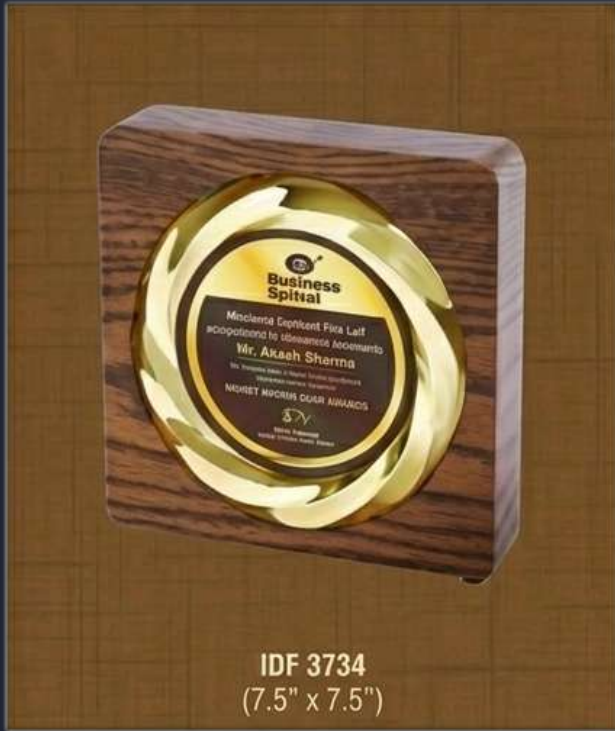

EXCLUSIVE COLLECTION OF EXECUTIVE AWARDS

EXCLUSIVE · CUSTOMIZABLE · PREMIUM CRAFTSMANSHIP

EXCLUSIVE COLLECTION OF EXECUTIVE AWARDS

1

IDF 3610

5.25" x 8.25"

Black panel award with white star accent

2

IDF 3626

8.5"

Black obelisk award with gold star finial

3

IDF 3617

7.5"

Black column trophy with gold star-moon cluster

4

IDF 3614

6.5"

Gold star award on black base with acrylic backing