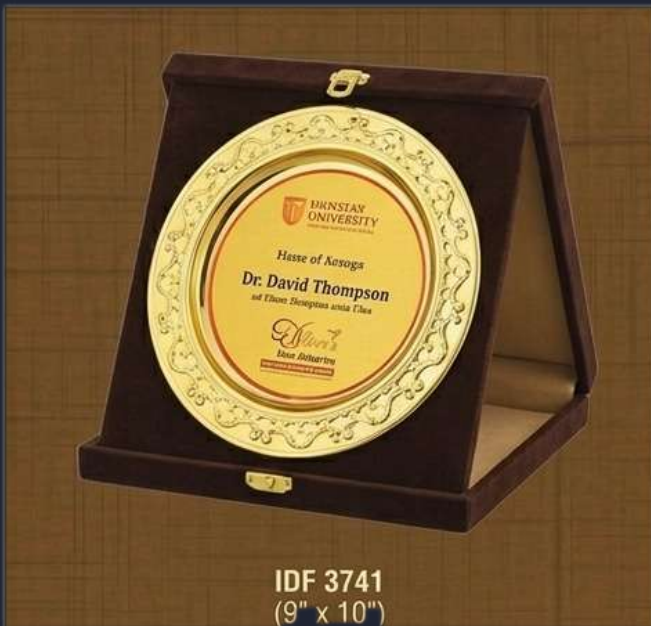

IDF 3701
(6.75" x 8")

IDF 3741
(9" x 10")