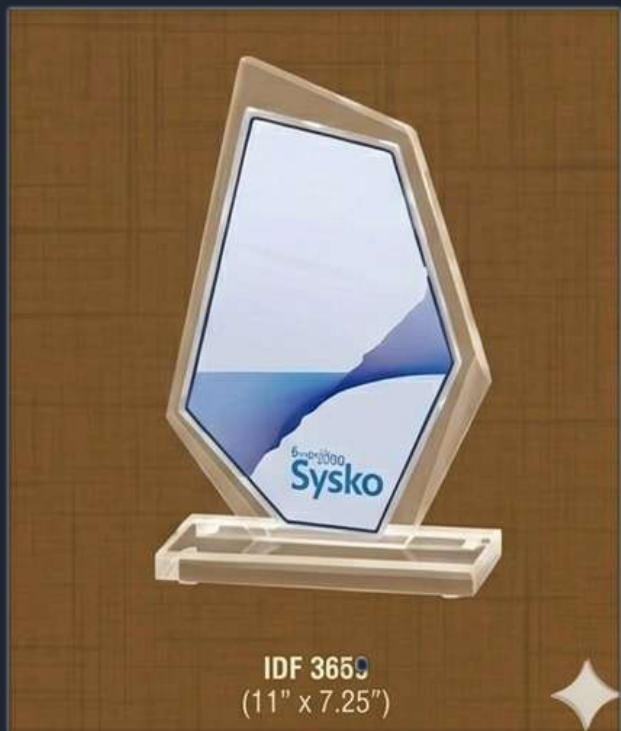

7.5" x 7.5"

Rosewood plaque with silver circular plate

2

IDF 3730

7.5" x 7.5"

Rosewood plaque with gold circular plate

3

IDF 3732

10" x 8"

Octagonal rosewood plaque with gold center plate

4

IDF 3733

8" x 8"

Rosewood plaque with scalloped gold round plate

1

IDF 3930