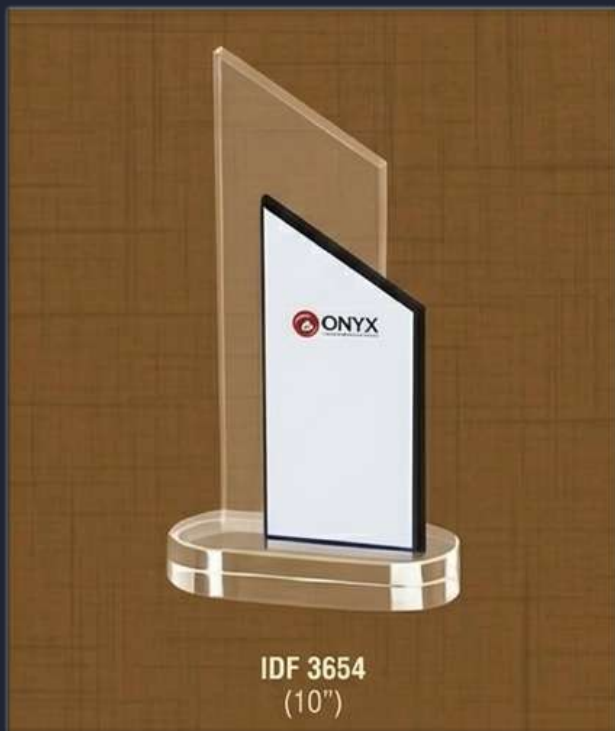

10" x 8"

Octagonal rosewood plaque with gold center plate

4

IDF 3733

8" x 8"

Rosewood plaque with scalloped gold round plate

1

IDF 3930