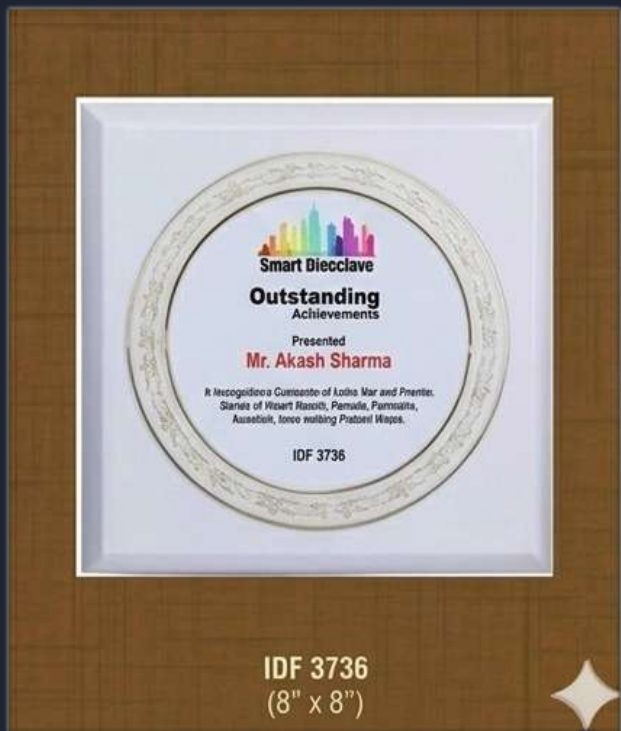

EXCLUSIVE · CUSTOMIZABLE · PREMIUM CRAFTSMANSHIP

EXCLUSIVE COLLECTION OF EXECUTIVE AWARDS

1

IDF 3610

5.25" x 8.25"

Black panel award with white star accent

2

IDF 3626